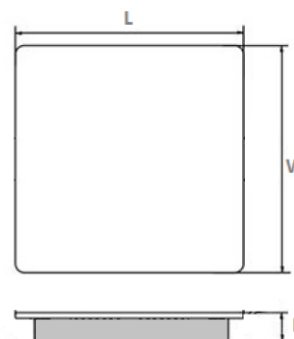

AREA OF APPLICATIONS »

- ∴ Residential buildings
- ∴ Commercial buildings
- ∴ Administrative buildings
- ∴ Banks
- ∴ Shops

TECHNICAL SPECIFICATION SHEET

PRODUCT DETAILS »

Catalogue number	Watt (W)	Colour temp. (K)	Whole fixture lumens (lm)
95AMYLEDS12/W	12	4000	960
95AMYLEDS18/W	18	4000	1440
95AMYLEDS24/W	24	4000	1920

DIMENSIONS »

Catalogue number	Length (mm)	Wigth (mm)	Height (mm)
95AMYLEDS12/W	276	276	55
95AMYLEDS18/W	330	330	57
95AMYLEDS24/W	375	375	60

ADDITIONAL INFORMATION »

Catalogue number	Barcodes	Packing/Box (pcs)
95AMYLEDS12/W	3800131223586	1/100
95AMYLEDS18/W	3800131223593	1/200
95AMYLEDS24/W	3800131235893	1/200